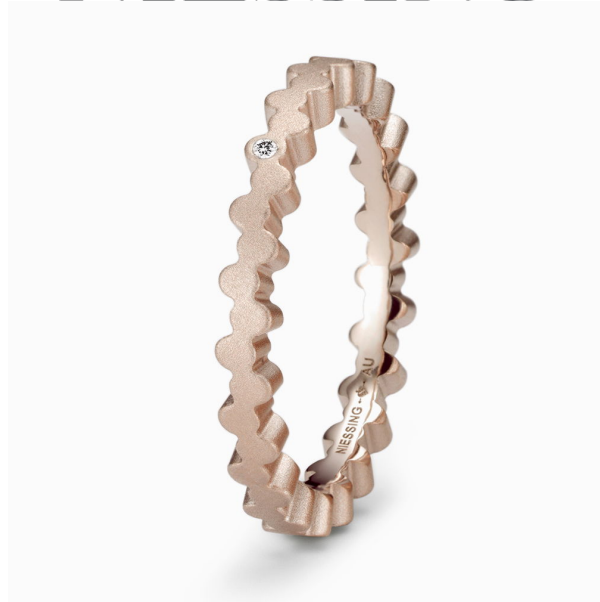

# NIESSING

Produkt ID: N351540

Form/Name: JEWELRY RINGS

Category: RINGS

Collection: ARCHITECTURE

Material: Au 750

Niessing Color: Rosewood

Texture: Velvet

Width: 2,7

Number of stones: 1

Cut: Brillant

Clarity: VS2

Color: G

Carat: 0,005