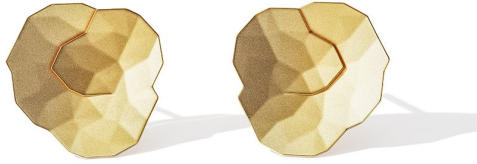

NIESSING

Produkt ID: N384020

Form/Name: JEWELRY EARRINGS

Category: EARRINGS

Collection: TOPIA

Material: Au 750

Niessing Color: Classic Yellow

Texture: Velvet

Diameter: 15