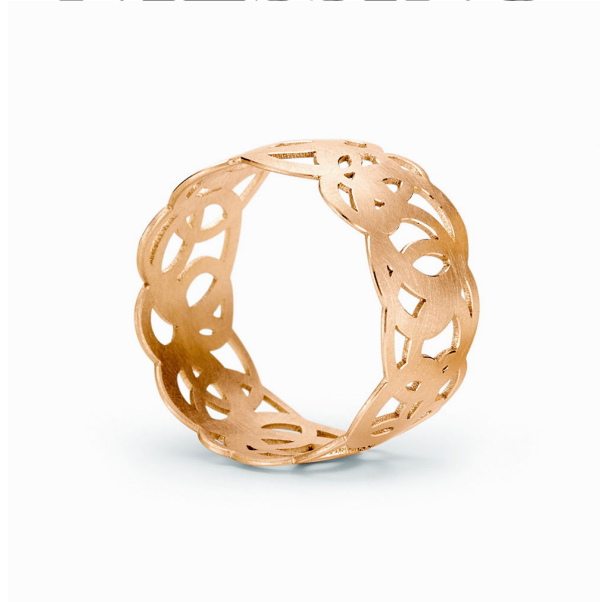

# NIESSING

Produkt ID: N281580

Form/Name: JEWELRY RINGS

Category: RINGS

Collection: ROSEUM

Material: Au 750

Niessing Color: Fine Rose

Texture: Nature

Width: 10,5