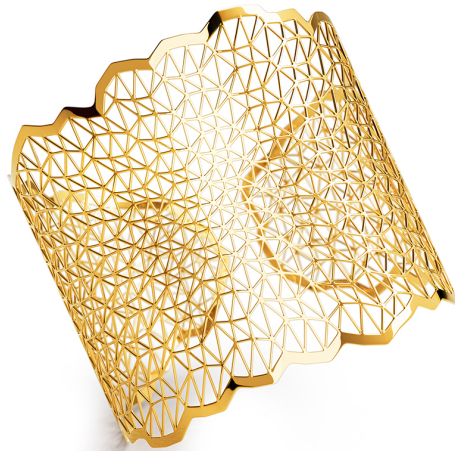

NIESSING

Produkt ID: N382020

Form/Name: Jewelry BRACELETS

Category: BRACELETS

Collection: TOPIA VISION

Width: 47,66

Diameter: 50

Material: Au 750

Niessing Color: Classic Yellow

Texture: Gloss