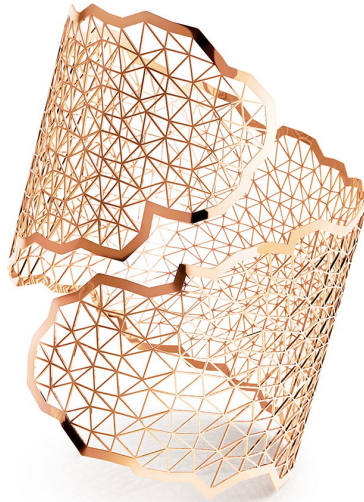

NIESSING

Produkt ID: N382030

Form/Name: JEWELRY BRACELETS

Category: BRACELETS

Collection: TOPIA VISION

Material: Au 750

Niessing Color: Classic Red

Texture: Gloss

Width: 47,8

Diameter: 56