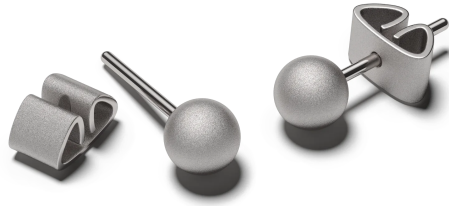

NIESSING

Produkt ID: N344021

Form/Name: NOW EARRINGS

Category: EARRINGS

Collection: NOW GALAXY

Diameter: 10,00

Texture: Gloss

Material: Silver Color

Niessing Color: Lava

Texture: Velvet

Diameter: 5