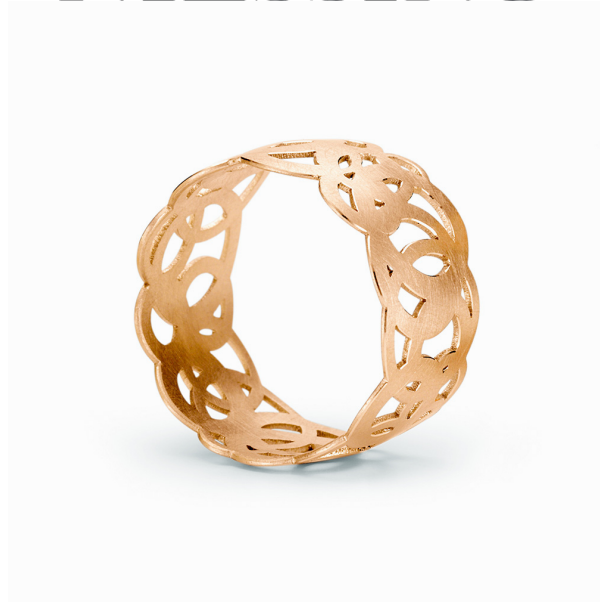

# NIESSING

Produkt ID: N281580

Form/Name: JEWELRY RINGS

Category: RINGS

Collection: ROSEUM

Material: Au 750

Niessing Color: Fine Rose

Texture: Nature

Width: 10,5