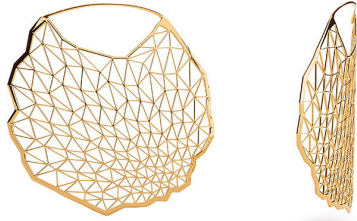

NIESSING

Produkt ID: N384022

Form/Name: JEWELRY EARRINGS

Category: EARRINGS

Collection: TOPIA VISION

Material: Au 750

Niessing Color: Fine Rose

Texture: Gloss

Diameter: 43