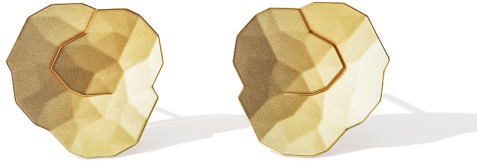

# NIESSING

Produkt ID: N384020

Form/Name: JEWELRY EARRINGS

Category: EARRINGS

Collection: TOPIA

Material: Au 750

Niessing Color: Classic Yellow

Texture: Velvet

Diameter: 15