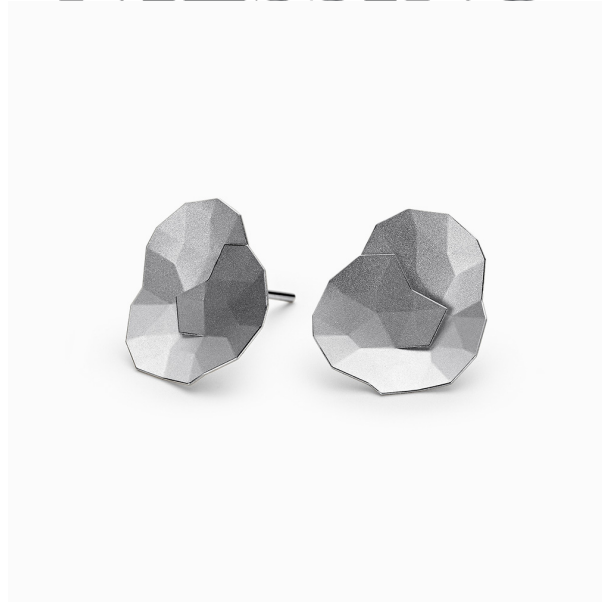

NIESSING

Produkt ID: N324054

Form/Name: JEWELRY EARRINGS

Category: EARRINGS

Collection: TOPIA

Material: Pt 950

Niessing Color: Platinum

Texture: Velvet

Length: 17