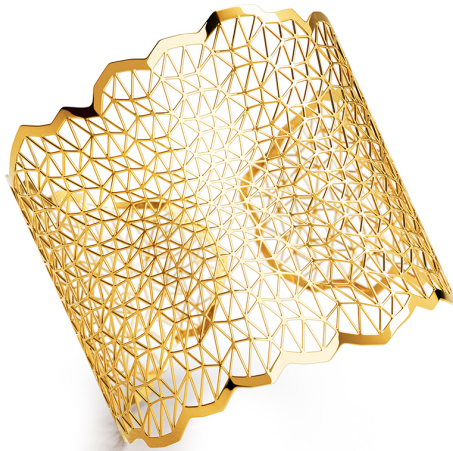

NIESSING

Produkt ID: N382020

Form/Name: JEWELRY BRACELETS

Category: BRACELETS

Collection: TOPIA VISION

Material: Au 750

Niessing Color: Classic Yellow

Texture: Gloss

Diameter: 53