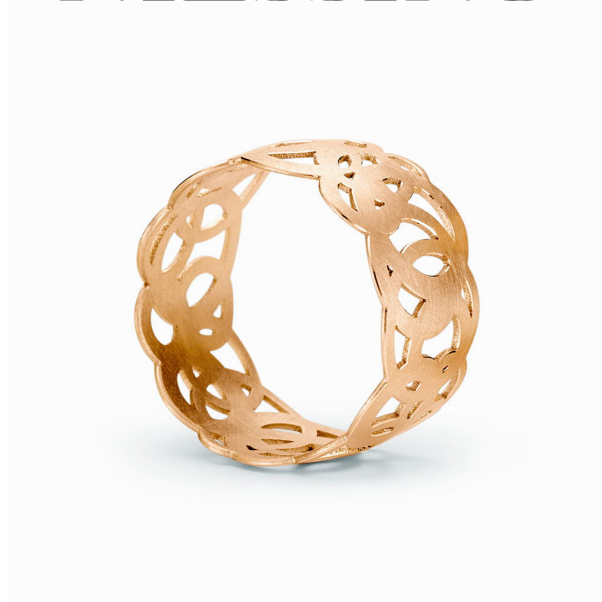

# NIESSING

Produkt ID: N281580

Form/Name: JEWELRY RINGS

Category: RINGS

Collection: ROSEUM

Material: Au 750

Niessing Color: Fine Rose

Texture: Nature

Width: 10,5