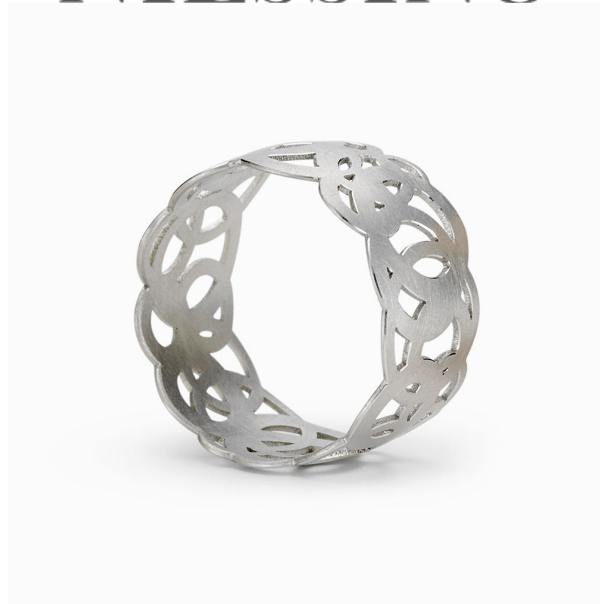

NIESSING

Produkt ID: N281580

Form/Name: JEWELRY RINGS

Category: RINGS

Collection: ROSEUM

Material: Pt 950

Niessing Color: Platinum

Texture: Nature

Width: 10,5