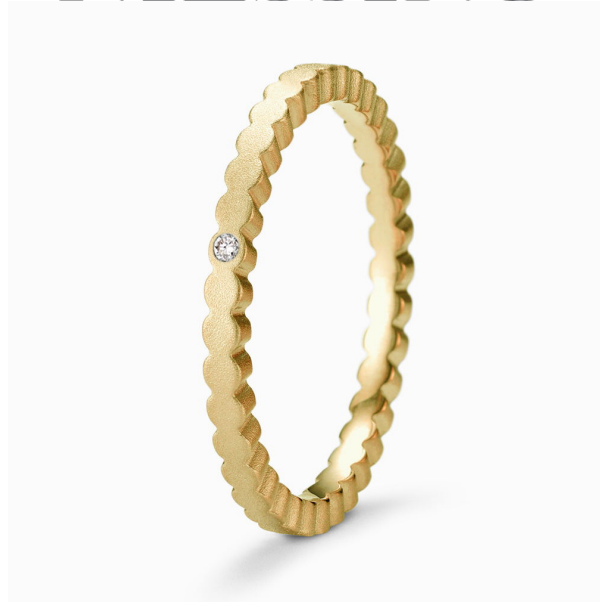

# NIESSING

Produkt ID: N351531

Form/Name: JEWELRY RINGS

Category: RINGS

Collection: ARCHITECTURE

Material: Au 750

Niessing Color: Solaris5

Texture: Velvet

Width: 1,8

Number of stones: 1

Cut: Brillant

Clarity: VS2

Color: G

Carat: 0,005