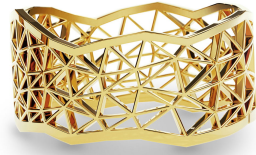

NIESSING

Produkt ID: N411010

Form/Name: JEWELRY RINGS

Category: RINGS

Collection: TOPIA VISION

Material: Au 750

Niessing Color: Classic Yellow

Texture: Gloss

Width: 10