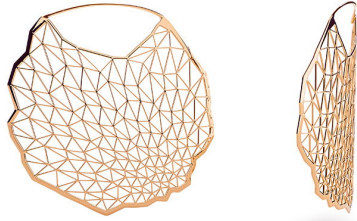

NIESSING

Produkt ID: N384022

Form/Name: JEWELRY EARRINGS

Category: EARRINGS

Collection: TOPIA VISION

Material: Au 750

Niessing Color: Classic Red

Texture: Gloss

Diameter: 43