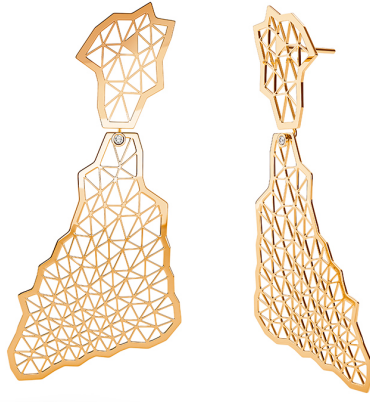

NIESSING

Produkt ID: N384915

Form/Name: JEWELRY EARRINGS

Category: EARRINGS

Collection: TOPIA VISION

Material: Au 750

Niessing Color: Fine Rose

Texture: Gloss

Length: 53,5

Number of stones: 1

Cut: Brillant

Clarity: VS2

Color: G

Carat: 0,01