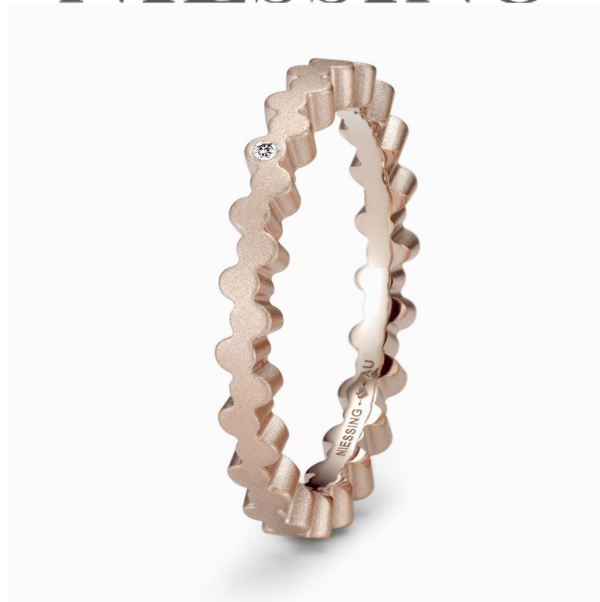

NIESSING

Produkt ID: N351540

Form/Name: JEWELRY RINGS

Category: RINGS

Collection: ARCHITECTURE

Material: Au 750

Niessing Color: Rosewood

Texture: Velvet

Width: 2,7

Number of stones: 1

Cut: Brillant

Clarity: VS2

Color: G

Carat: 0,005