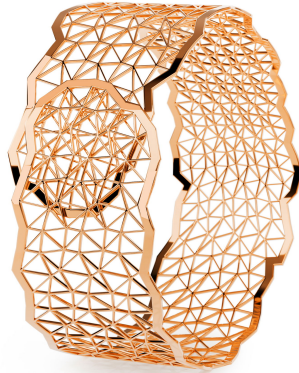

# NIESSING

Produkt ID: N412010

Form/Name: JEWELRY BRACELETS

Category: BRACELETS

Collection: TOPIA VISION

Material: Au 750

Niessing Color: Classic Red

Texture: Gloss

Width: 27

Diameter: 50