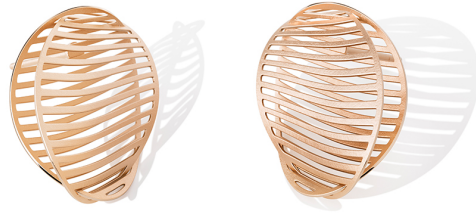

NIESSING

Produkt ID: N384050

Form/Name: JEWELRY EARRINGS

Category: EARRINGS

Collection: MIRAGE

Material: Au 750

Niessing Color: Classic Red

Texture: Velvet

Diameter: 20