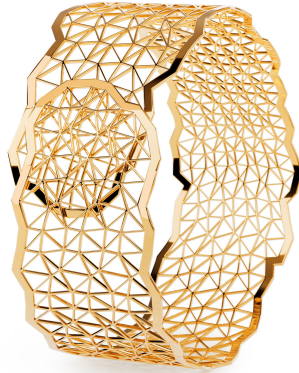

NIESSING

Produkt ID: N412010

Form/Name: JEWELRY BRACELETS

Category: BRACELETS

Collection: TOPIA VISION

Material: Au 750

Niessing Color: Fine Rose

Texture: Gloss

Width: 27

Diameter: 50