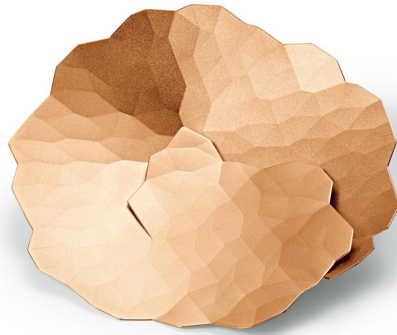

NIESSING

Produkt ID: N295053

Form/Name: JEWELRY BROOCHES

Category: BROOCHES

Collection: TOPIA

Material: Au 750

Niessing Color: Fine Rose

Texture: Velvet

Diameter: 60