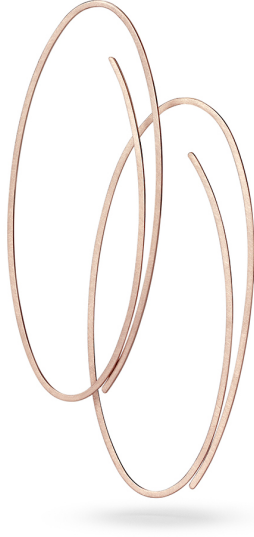

# NIESSING

Produkt ID: N142415

Form/Name: JEWELRY EARRINGS

Category: EARRINGS

Collection: LINEAR

Material: Au 750

Niessing Color: Rosewood

Texture: nature

Length: 60