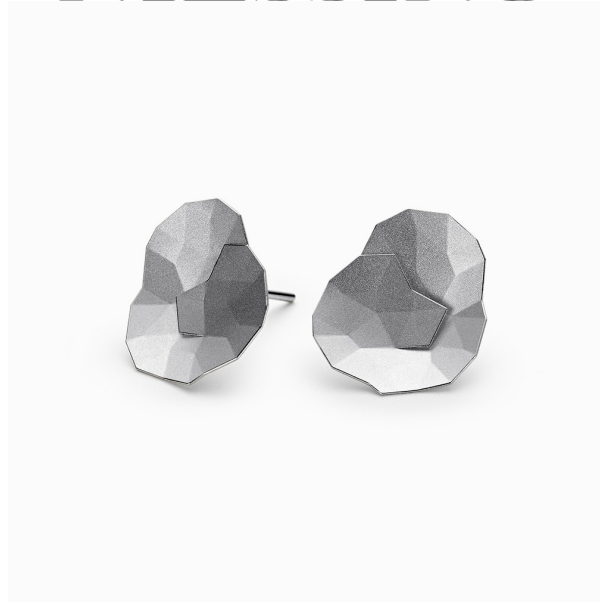

NIESSING

Produkt ID: N324054

Form/Name: JEWELRY EARRINGS

Category: EARRINGS

Collection: TOPIA

Material: Pt 950

Niessing Color: Platinum

Texture: Velvet

Length: 17