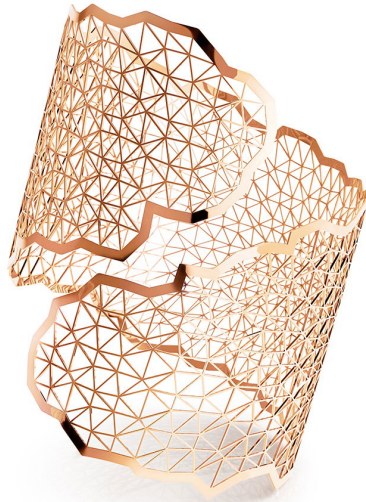

NIESSING

Produkt ID: N382030

Form/Name: JEWELRY BRACELETS

Category: BRACELETS

Collection: TOPIA VISION

Material: Au 750

Niessing Color: Classic Red

Texture: Gloss

Width: 47,8

Diameter: 50