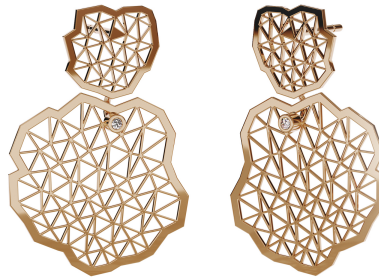

NIESSING

Produkt ID: N414920

Form/Name: Jewelry EARRINGS

Category: EARRINGS

Collection: TOPIA VISION

Length: 30

Material: Au 750

Niessing Color: Classic Red

Texture: Gloss

Number of stones: 1

Cut: Brillant

Carat: 0,01

Color: G

Clarity: VS2