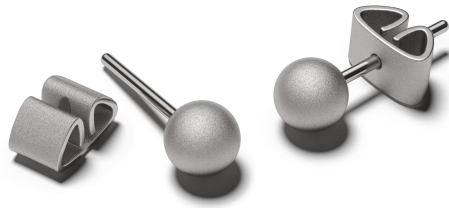

NIESSING

Produkt ID: N344021

Form/Name: NOW EARRINGS

Category: EARRINGS

Collection: NOW GALAXY

Diameter: 10,00

Texture: Gloss

Material: Silver Color

Niessing Color: Lava

Texture: Velvet

Diameter: 5