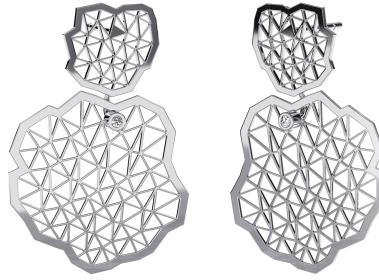

# NIESSING

Produkt ID: N414920

Form/Name: JEWELRY EARRINGS

Category: EARRINGS

Collection: TOPIA VISION

Length: 30

Material: Pt 950

Niessing Color: Platinum

Texture: Gloss

Number of stones: 1

Cut: Brillant

Carat: 0,01

Color: G

Clarity: VS2