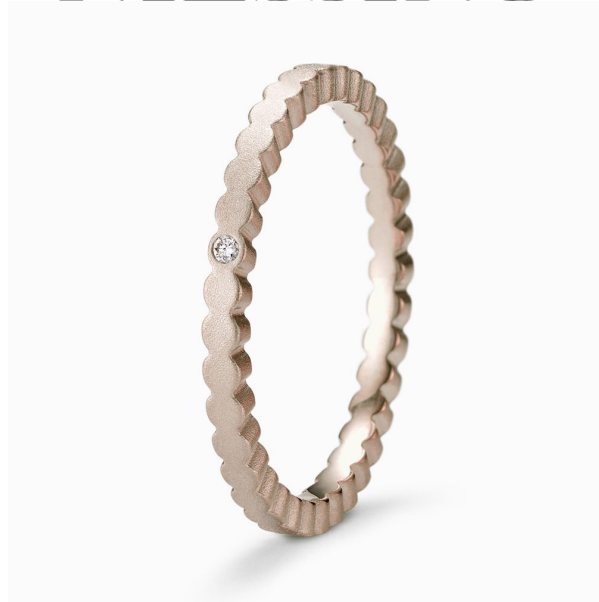

# NIESSING

Produkt ID: N351530

Form/Name: JEWELRY RINGS

Category: RINGS

Collection: ARCHITECTURE

Material: Au 750

Niessing Color: Rosewood

Texture: Velvet

Width: 1,8

Number of stones: 1

Cut: Brillant

Clarity: VS2

Color: G

Carat: 0,005