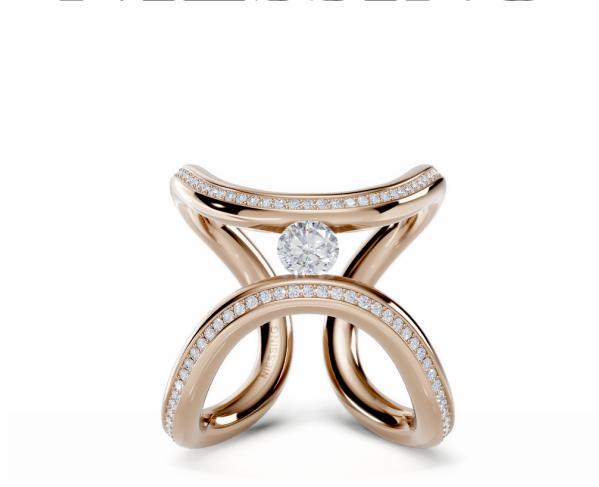

# NIESSING

Produkt ID: N391915

Form/Name: NIESSING SPANNRING® RINGS

Category: RINGS

Collection: SPANNRING ERA

Material: Au 750

Niessing Color: Rosewood

Texture: Gloss

Width: 3,1

Number of stones: 50

Cut: Brillant

Clarity: VS2

Color: G

Carat: 0,005

Number of stones 2: 99

Cut 2: Brillant

Clarity 2: VS2

Color 2: G

Carat 2: 0,005

Number of stones 3: 1

Cut 3: Brilliant

Clarity 3: VS2

Color 3: G

Carat 3: 0,003

Number of stones 4: 1

Cut 4: Brilliant

Clarity 4: VS2

Color 4: G

Carat 4: 0,5