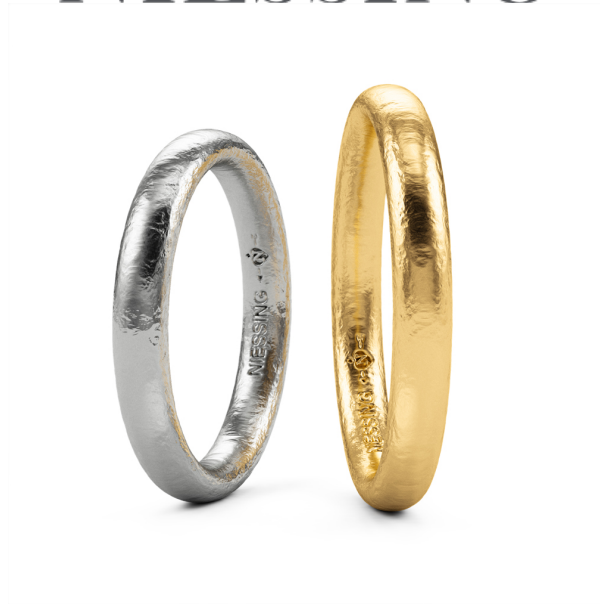

NIESSING

Produkt ID: N261550

Form/Name: WEDDING RINGS RINGS

Category: RINGS

Collection: SYMBOLON

Material: Pt 1000

Niessing Color: Platinum

Texture: Satin

Width: 3