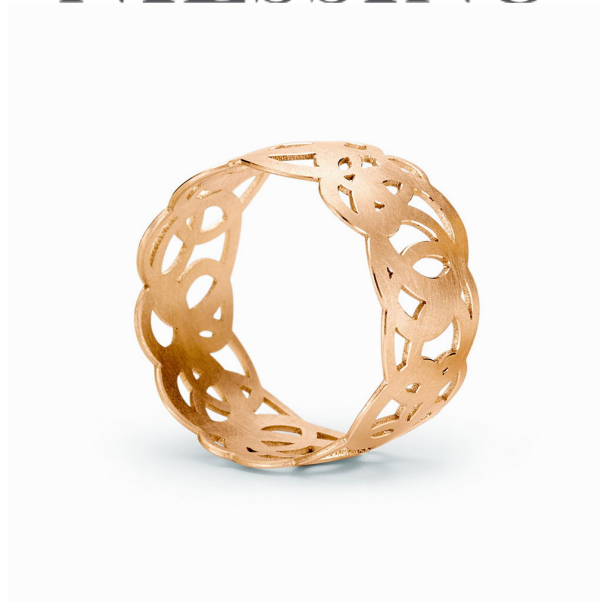

# NIESSING

Produkt ID: N281580

Form/Name: JEWELRY RINGS

Category: RINGS

Collection: ROSEUM

Material: Au 750

Niessing Color: Fine Rose

Texture: Nature

Width: 10,5