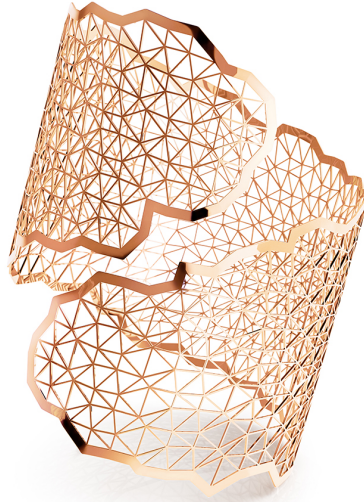

NIESSING

Produkt ID: N382030

Form/Name: JEWELRY BRACELETS

Category: BRACELETS

Collection: TOPIA VISION

Material: Au 750

Niessing Color: Classic Red

Texture: Gloss

Width: 47,8

Diameter: 56