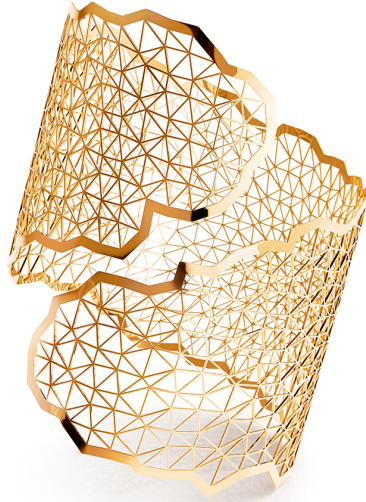

# NIESSING

Produkt ID: N382030

Form/Name: JEWELRY BRACELETS

Category: BRACELETS

Collection: TOPIA VISION

Material: Au 750

Niessing Color: Fine Rose

Texture: Gloss

Width: 47,8

Diameter: 50