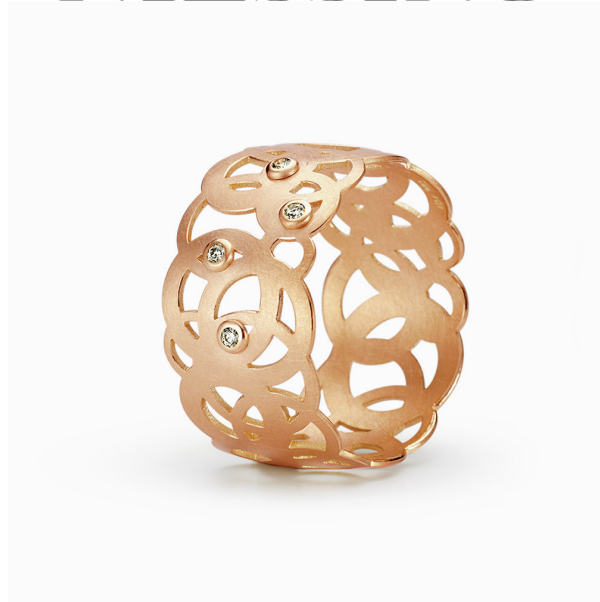

NIESSING

Produkt ID: N281580

Form/Name: JEWELRY RINGS

Category: RINGS

Collection: ROSEUM

Width: 10,5

Material: Au 750

Niessing Color: Fine Rose

Texture: Nature

Number of stones: 4

Cut: Brillant

Carat: 0,01

Color: F

Clarity: VS