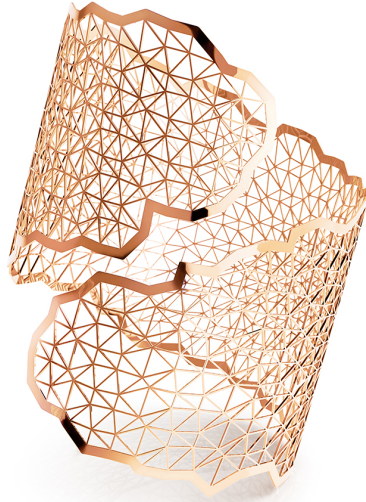

NIESSING

Produkt ID: N382030

Form/Name: JEWELRY BRACELETS

Category: BRACELETS

Collection: TOPIA VISION

Width: 47,8

Diameter: 62

Material: Au 750

Niessing Color: Classic Red

Texture: Gloss