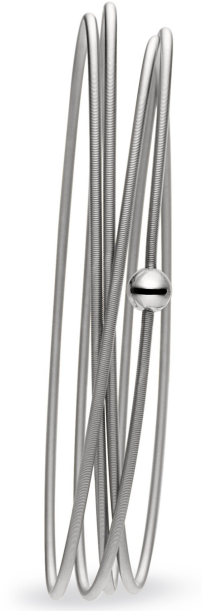

# NIESSING

Produkt ID: N273104-KU

Form/Name: JEWELRY BRACELETS

Category: BRACELETS

Collection: COLETTE

Material: Pt 950

Niessing Color: Platinum

Texture: original

Diameter: 62,5