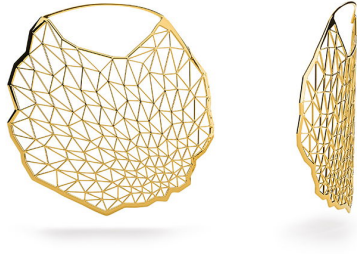

# NIESSING

Produkt ID: N384022

Form/Name: JEWELRY EARRINGS

Category: EARRINGS

Collection: TOPIA VISION

Material: Au 750

Niessing Color: Classic Yellow

Texture: Gloss

Diameter: 43