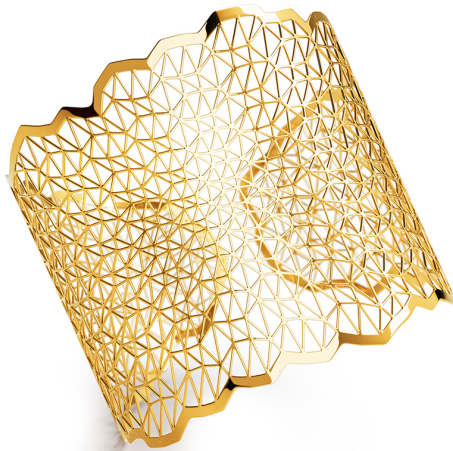

NIESSING

Produkt ID: N382020

Form/Name: JEWELRY BRACELETS

Category: BRACELETS

Collection: TOPIA VISION

Material: Au 750

Niessing Color: Classic Yellow

Texture: Gloss

Diameter: 50