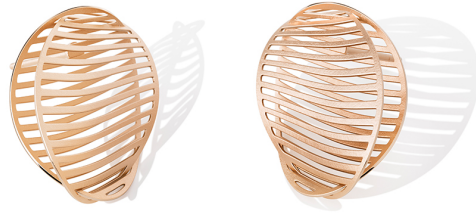

# NIESSING

Produkt ID: N384050

Form/Name: JEWELRY EARRINGS

Category: EARRINGS

Collection: MIRAGE

Material: Au 750

Niessing Color: Classic Red

Texture: Velvet

Diameter: 20