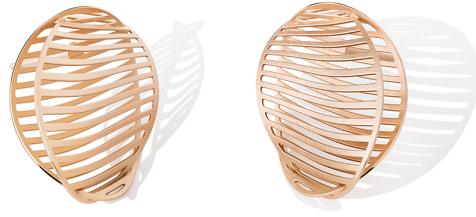

# NIESSING

Produkt ID: N384050

Form/Name: JEWELRY EARRINGS

Category: EARRINGS

Collection: MIRAGE

Material: Au 750

Niessing Color: Classic Red

Texture: Velvet

Length: 20