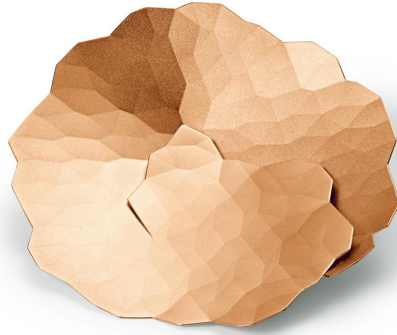

# NIESSING

Produkt ID: N295053

Form/Name: JEWELRY BROOCHES

Category: BROOCHES

Collection: TOPIA

Material: Au 750

Niessing Color: Fine Rose

Texture: Velvet

Diameter: 60