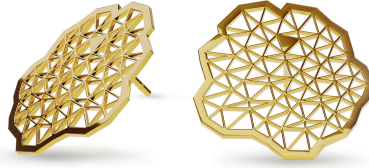

# NIESSING

Produkt ID: N414020

Form/Name: JEWELRY EARRINGS

Category: EARRINGS

Collection: TOPIA VISION

Material: Au 750

Niessing Color: Classic Yellow

Texture: Gloss

Diameter: 21