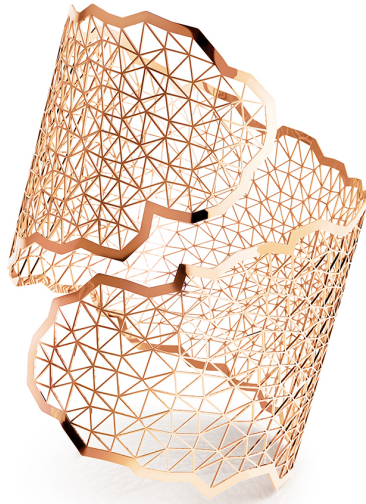

NIESSING

Produkt ID: N382030

Form/Name: JEWELRY BRACELETS

Category: BRACELETS

Collection: TOPIA VISION

Material: Au 750

Niessing Color: Classic Red

Texture: Gloss

Width: 47,8

Diameter: 50