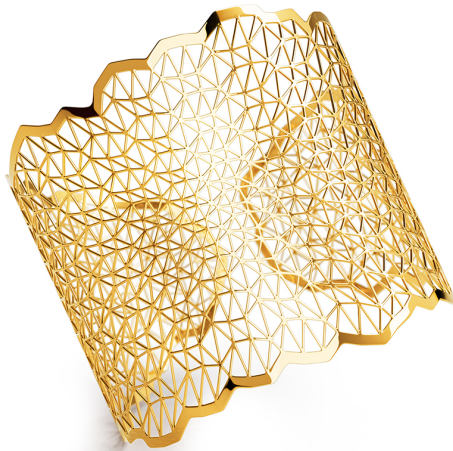

NIESSING

Produkt ID: N382020

Form/Name: JEWELRY BRACELETS

Category: BRACELETS

Collection: TOPIA VISION

Material: Au 750

Niessing Color: Classic Yellow

Texture: Gloss

Width: 47,66

Diameter: 56