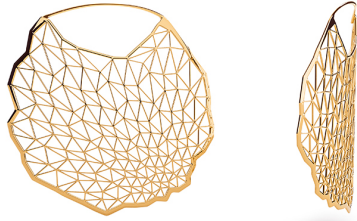

# NIESSING

Produkt ID: N384022

Form/Name: JEWELRY EARRINGS

Category: EARRINGS

Collection: TOPIA VISION

Material: Au 750

Niessing Color: Fine Rose

Texture: Gloss

Diameter: 43