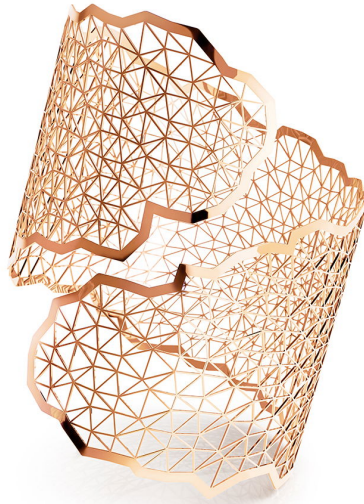

NIESSING

Produkt ID: N382030

Form/Name: JEWELRY BRACELETS

Category: BRACELETS

Collection: TOPIA VISION

Material: Au 750

Niessing Color: Classic Red

Texture: Gloss

Width: 47,8

Diameter: 53