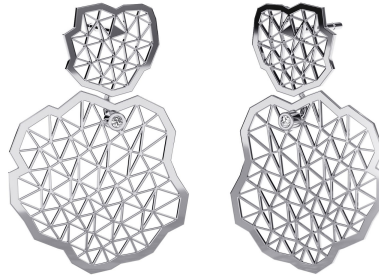

# NIESSING

Produkt ID: N414920

Form/Name: JEWELRY EARRINGS

Category: EARRINGS

Collection: TOPIA VISION

Material: Pt 950

Niessing Color: Platinum

Texture: Gloss

Length: 30

Number of stones: 1

Cut: Brillant

Clarity: VS2

Color: G

Carat: 0,01