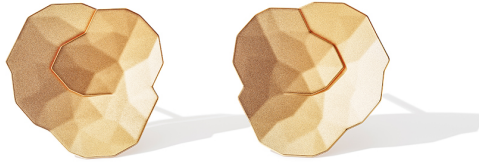

NIESSING

Produkt ID: N384020

Form/Name: JEWELRY EARRINGS

Category: EARRINGS

Collection: TOPIA

Material: Au 750

Niessing Color: Fine Rose

Texture: Velvet

Diameter: 15