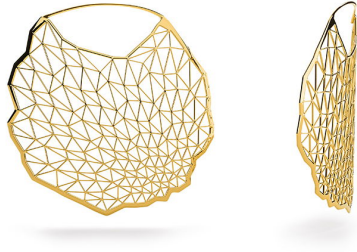

NIESSING

Produkt ID: N384022

Form/Name: JEWELRY EARRINGS

Category: EARRINGS

Collection: TOPIA VISION

Material: Au 750

Niessing Color: Classic Yellow

Texture: Gloss

Diameter: 43