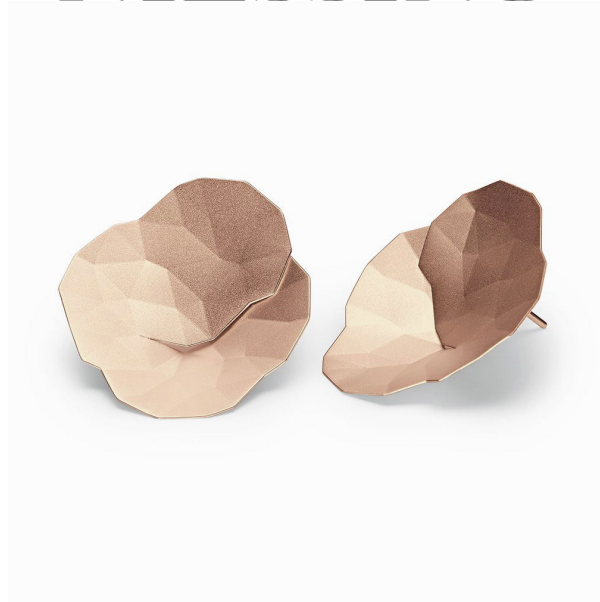

# NIESSING

Produkt ID: N294056

Form/Name: JEWELRY EARRINGS

Category: EARRINGS

Collection: TOPIA

Material: Au 750

Niessing Color: Rosewood

Texture: Velvet

Diameter: 30